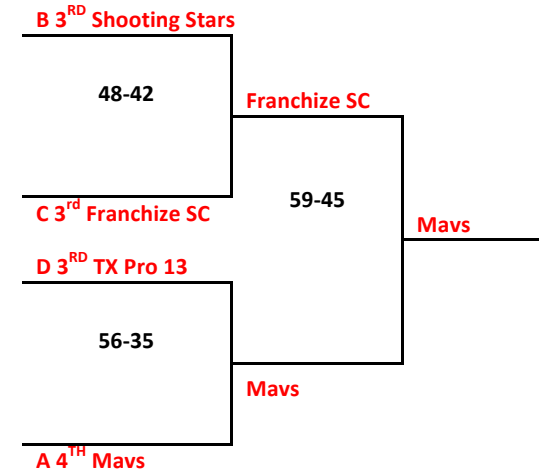

GOLD

SILVER

BRONZE

BAKED DIVISON GOLD

BAKED CONSOLATION (1 GAME ONLY)