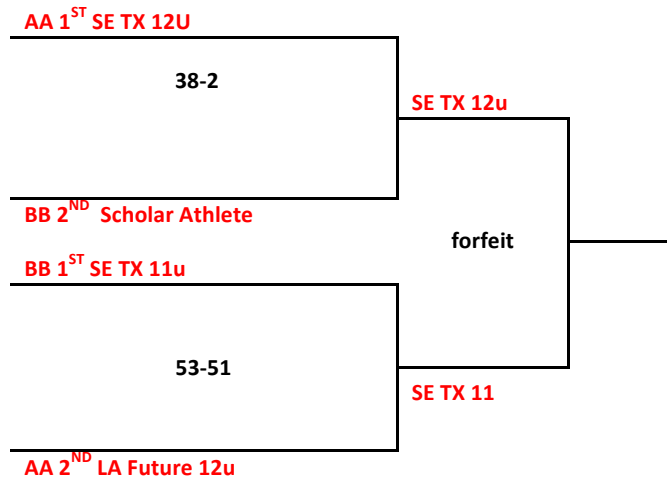

GOLD

SILVER

BRONZE

BAKED DIVISON GOLD

BAKED CONSOLATION (1 GAME ONLY)