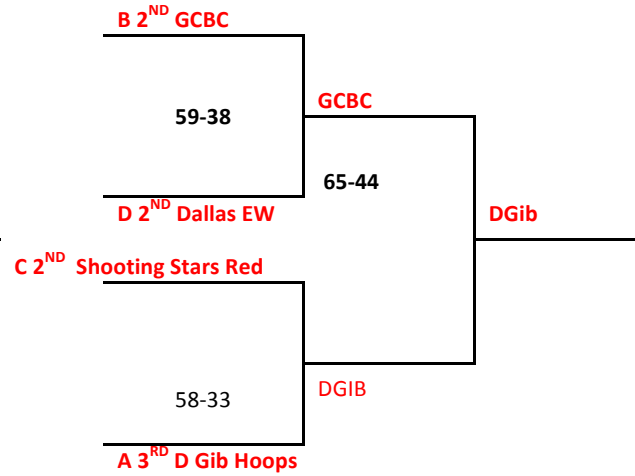

GOLD

SILVER

BRONZE

BAKED DIVISON GOLD

BAKED CONSOLATION (1 GAME ONLY)