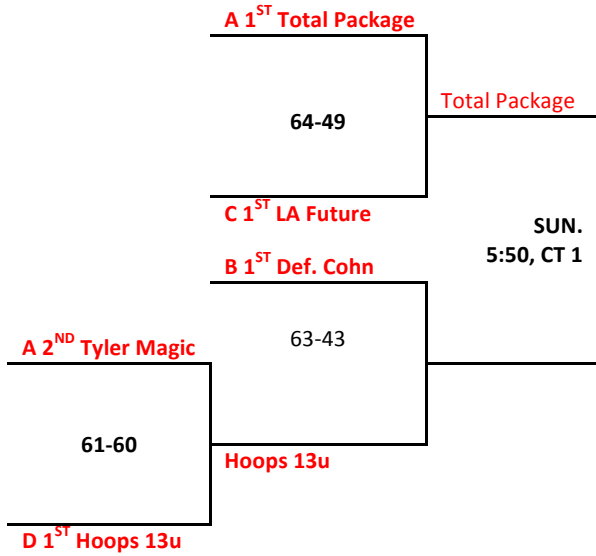

GOLD

SILVER

BRONZE

BAKED DIVISON GOLD

BAKED CONSOLATION (1 GAME ONLY)